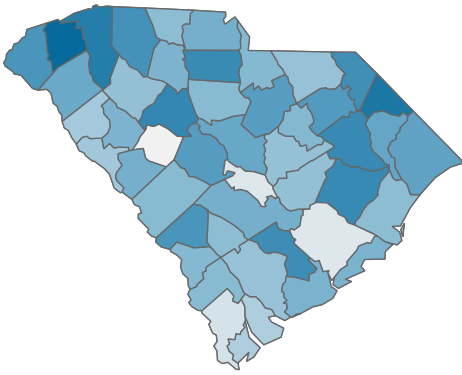

COVID-19 in South Carolina

As of 11:59 PM on 8/25/2021

Cases

714,265

Select Date Range & County to Filter Page Values

All values

COUNTY

All

Past 2 weeks Confirmed

44122

Rate of COVID-19 Cases per 10,000 population, by County

County Displayed: **South Carolina** | Dates Displayed: 3/4/2020 to 8/25/2021

[Use County Filter Above to View ZIP Code Counts](#)

Find your ZIP

All

Reported COVID-19 Cases, by Week of Report

County Displayed: **South Carolina** | Dates Displayed: 3/4/2020 to 8/25/2021

County Displayed: **South Carolina** | Dates Displayed: 3/4/2020 to 8/25/2021